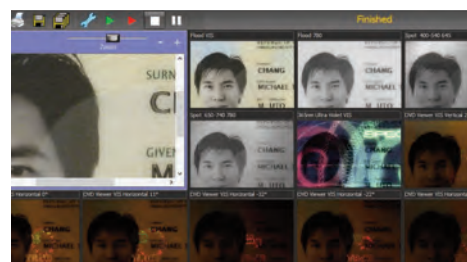

VSC®80*i* intelligent software

Advanced Forensic-Level Technology. Simply Controlled

A new icon-driven software interface provides fast and intuitive access to all VSC®80*i* examination functions enabling users of varying ability to perform advanced forensic-level examinations

Accessible Icon-Driven Interface

Uncomplicated and instantly accessible, the VSC80*i* interface enables all levels of user to perform examinations with ease.

Reference Document Databases

Automatically detects the document type under examination and displays authentic reference images for comparison.

Automated Examinations

Customised automated imaging routines greatly increase the speed and efficiency of examinations.