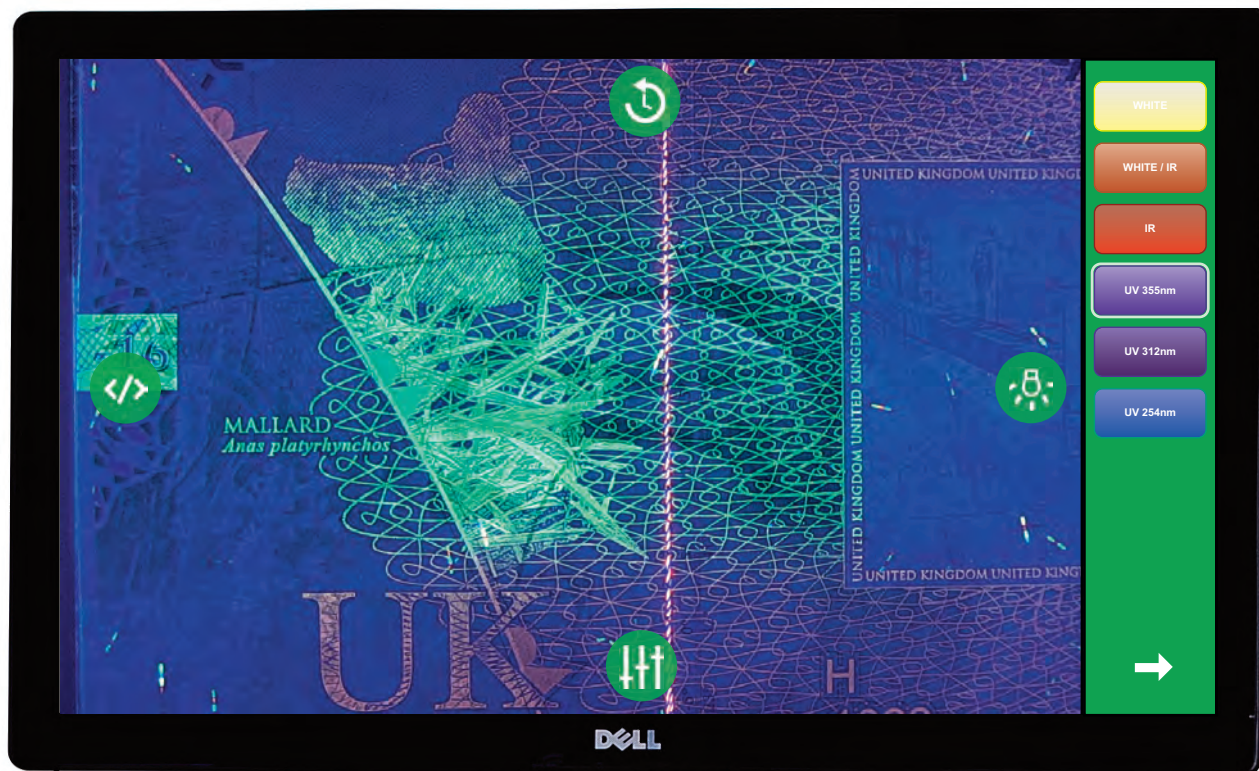

Ideal for high security, fast-paced environments including air, land and sea ports, immigration controls, and border crossing points etc. the VSC[®]80*i* re-writes the rulebook for high-level document examination by enabling the operator to interrogate documents with forensic precision via an intuitive touchscreen interface that improves processing speed and efficiency.

Forensic-Level Technology, Simply Operated

- Intuitive icon-driven software interface
- Semi-automated examinations
- 'One-Click' activation of examination routines
- Fully integrated system - No PC required

VSC[®]80*i* intelligent software

Advanced Forensic-Level Technology. Simply Controlled

A new icon-driven software interface provides fast and intuitive access to all VSC[®]80*i* examination functions enabling users of varying ability to perform advanced forensic-level examinations

Accessible Icon-Driven Interface

Uncomplicated and instantly accessible, the VSC80*i* interface enables all levels of user to perform examinations with ease.

Reference Document Databases

Automatically detects the document type under examination and displays authentic reference images for comparison.